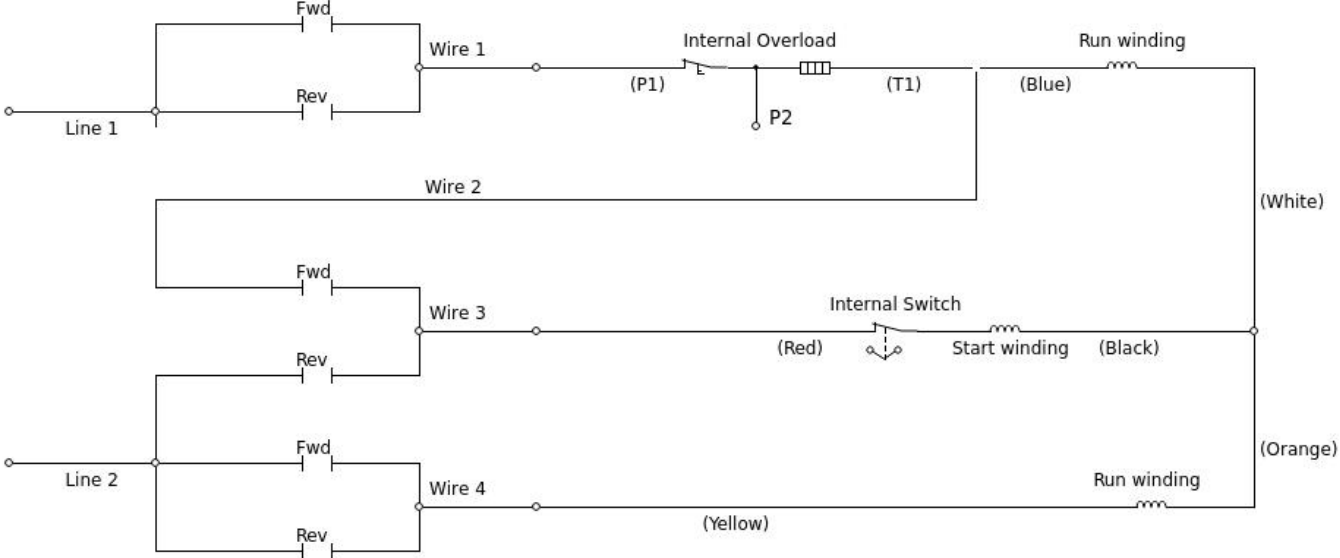

Forward Reverse Control Single Phase 240 Volt Motor with Three Pole Contactors

Marathon

Baldor